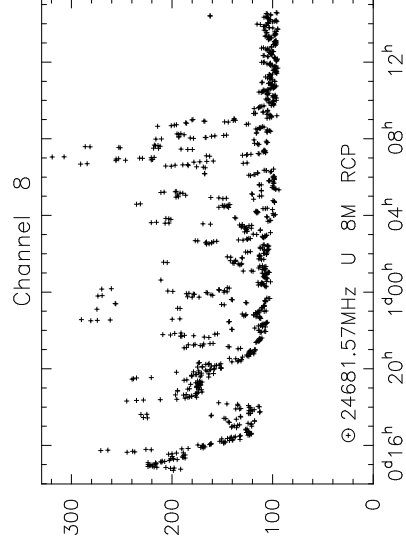

BR SYSTEM TEMPERATURES BP125A

Time on 2006JUN04 (DOY 155)

BR MONITOR DATA BP125A

CABLE and PCAL DATA --- BR BP125A

2006JUN04