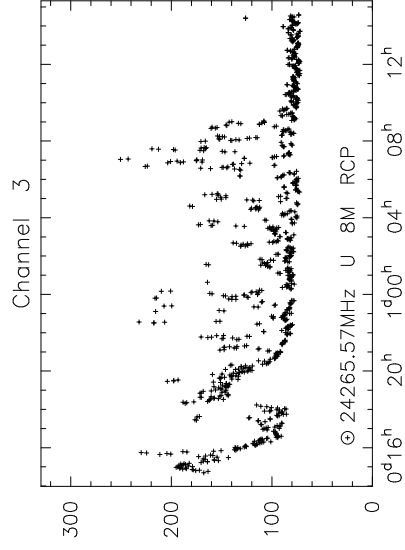

BR SYSTEM TEMPERATURES BP125A

Time on 2006JUN04 (DOY 155)

BR MONITOR DATA BP125A

CABLE and PCAL DATA --- BR BP125A

2006JUN04