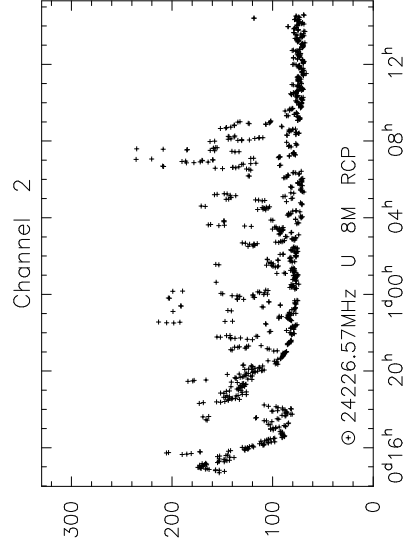

BR SYSTEM TEMPERATURES BP125A

Time on 2006JUN04 (DOY 155)

BR MONITOR DATA BP125A

CABLE and PCAL DATA --- BR BP125A

2006JUN04