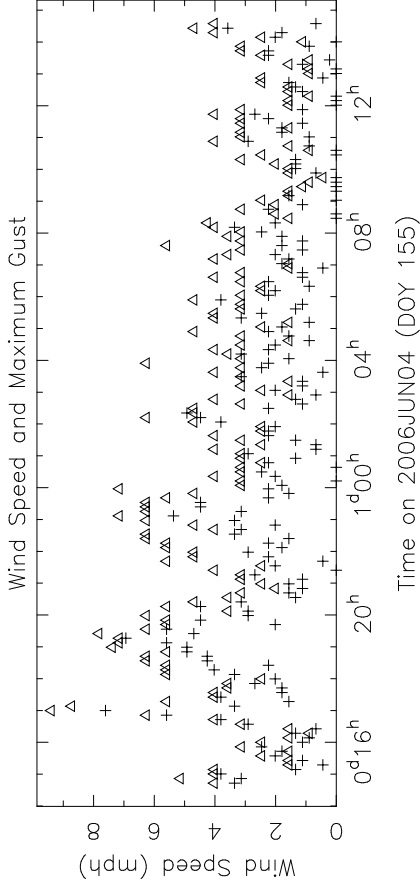

BR SYSTEM TEMPERATURES BP125A

Time on 2006JUN04 (DOY 155)

BR MONITOR DATA BP125A

CABLE and PCAL DATA --- BR BP125A

2006JUN04