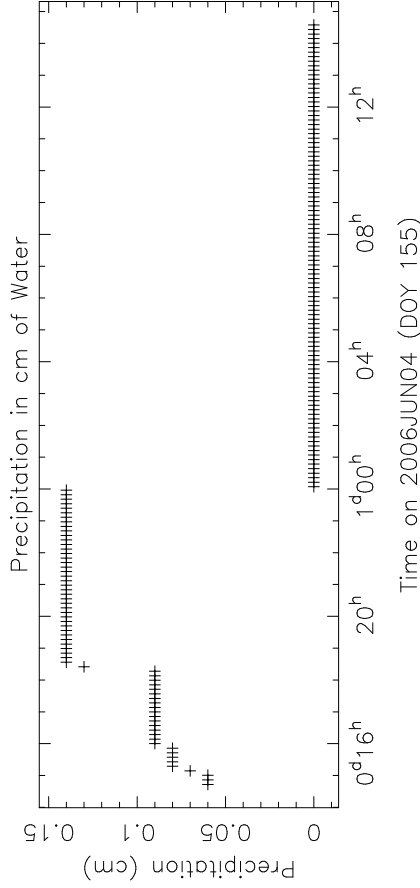

BR SYSTEM TEMPERATURES BP125A

Time on 2006JUN04 (DOY 155)

BR MONITOR DATA BP125A

CABLE and PCAL DATA --- BR BP125A

2006JUN04