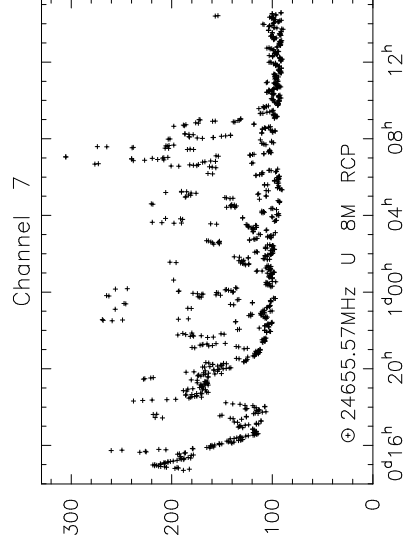

BR SYSTEM TEMPERATURES BP125A

Time on 2006JUN04 (DOY 155)

BR MONITOR DATA BP125A

CABLE and PCAL DATA --- BR BP125A

2006JUN04