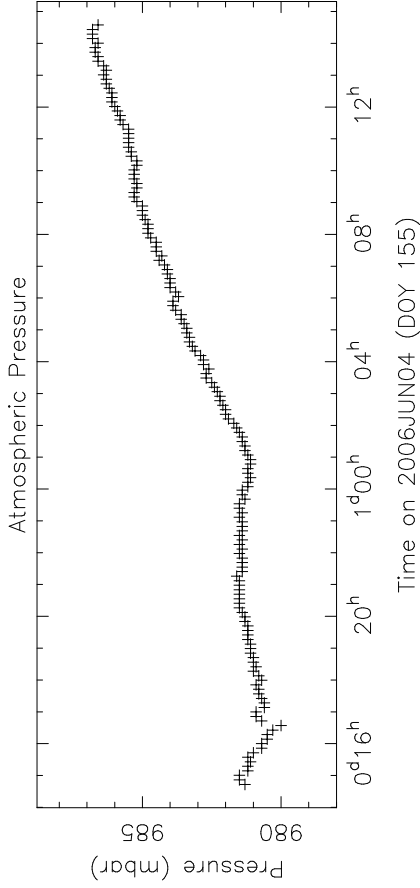

BR SYSTEM TEMPERATURES BP125A

Time on 2006JUN04 (DOY 155)

BR MONITOR DATA BP125A

CABLE and PCAL DATA --- BR BP125A

2006JUN04