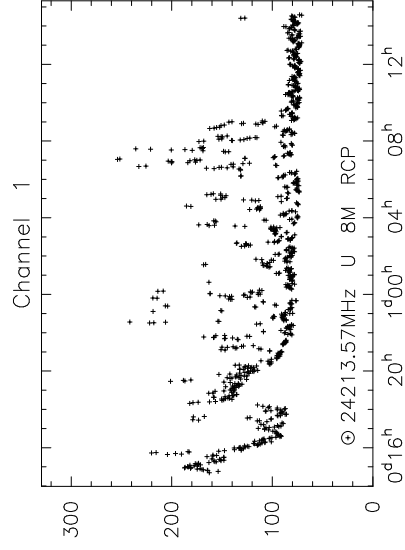

BR SYSTEM TEMPERATURES BP125A

Time on 2006JUN04 (DOY 155)

BR MONITOR DATA BP125A

CABLE and PCAL DATA --- BR BP125A

2006JUN04