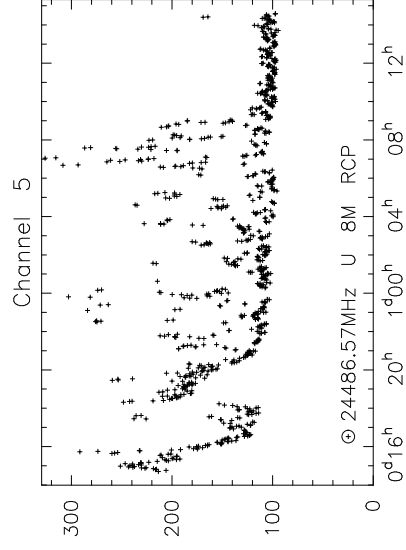

BR SYSTEM TEMPERATURES BP125A

Time on 2006JUN04 (DOY 155)

BR MONITOR DATA BP125A

CABLE and PCAL DATA --- BR BP125A

2006JUN04