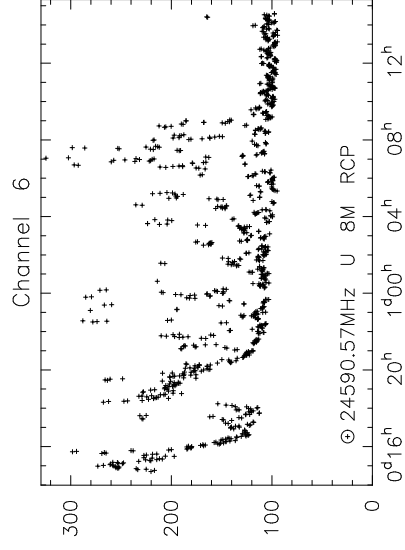

BR SYSTEM TEMPERATURES BP125A

Time on 2006JUN04 (DOY 155)

BR MONITOR DATA BP125A

CABLE and PCAL DATA --- BR BP125A

2006JUN04