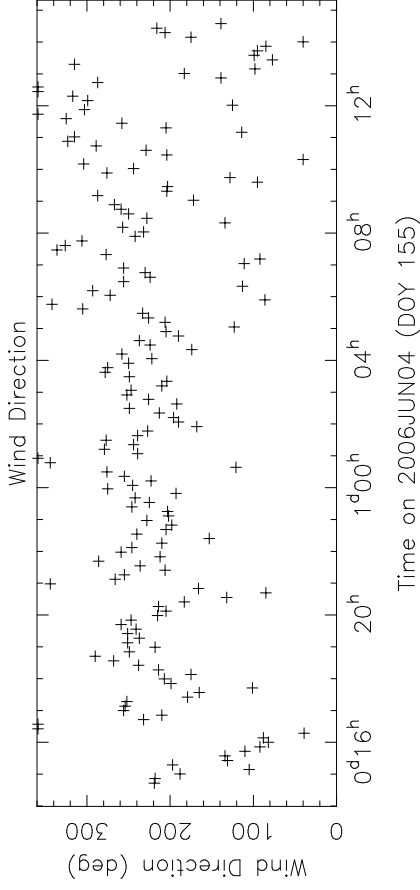

BR SYSTEM TEMPERATURES BP125A

Time on 2006JUN04 (DOY 155)

BR MONITOR DATA BP125A

CABLE and PCAL DATA --- BR BP125A

2006JUN04