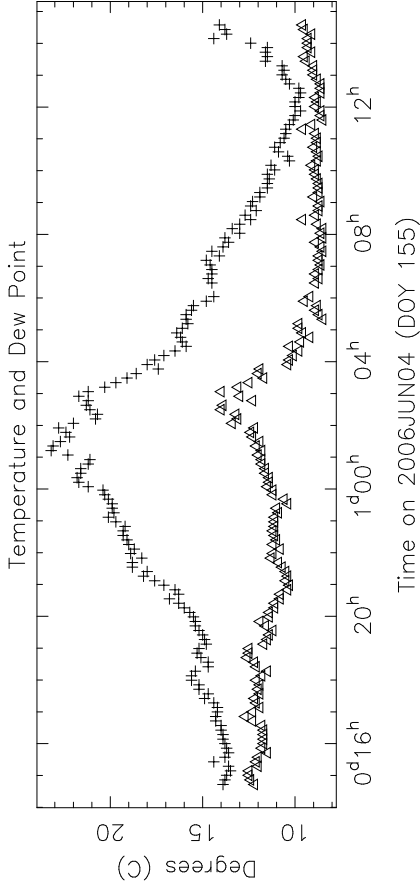

BR SYSTEM TEMPERATURES BP125A

Time on 2006JUN04 (DOY 155)

BR MONITOR DATA BP125A

CABLE and PCAL DATA --- BR BP125A

2006JUN04