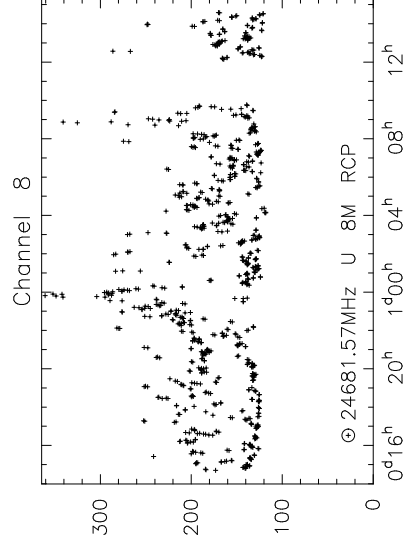

SC SYSTEM TEMPERATURES BP125A

System Temperature (K)

# SC MONITOR DATA BP125A

CABLE and PCAL DATA --- SC BP125A

2006JUN04