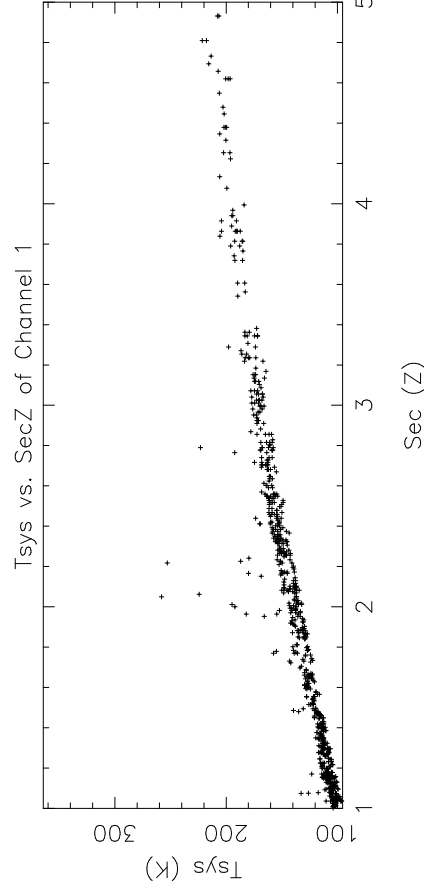

SC SYSTEM TEMPERATURES BP125A

System Temperature (K)

# SC MONITOR DATA BP125A

CABLE and PCAL DATA --- SC BP125A

2006JUN04