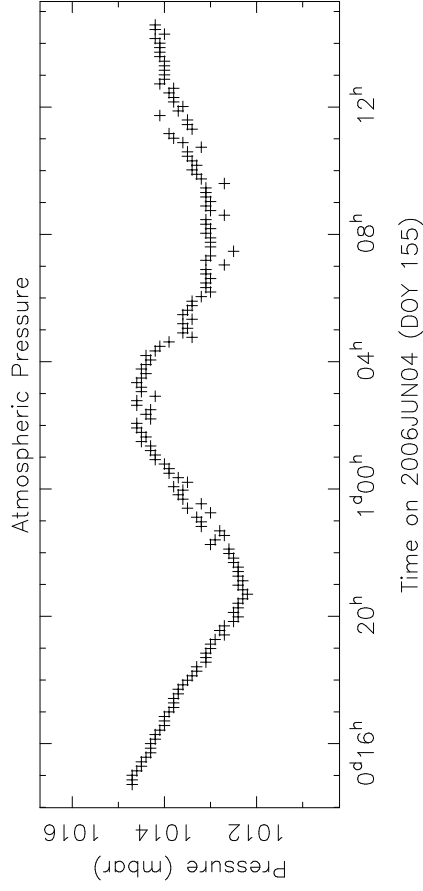

SC SYSTEM TEMPERATURES BP125A

System Temperature (K)

# SC MONITOR DATA BP125A

CABLE and PCAL DATA --- SC BP125A

2006JUN04