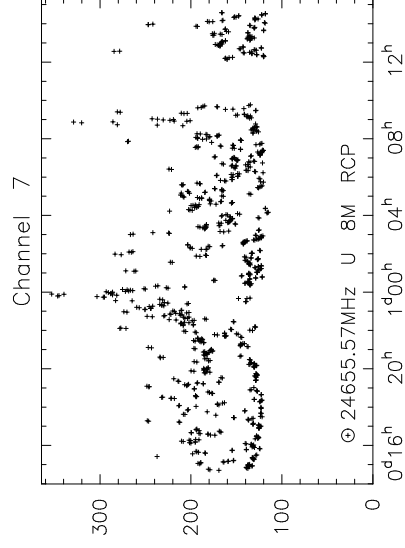

SC SYSTEM TEMPERATURES BP125A

System Temperature (K)

# SC MONITOR DATA BP125A

CABLE and PCAL DATA --- SC BP125A

2006JUN04