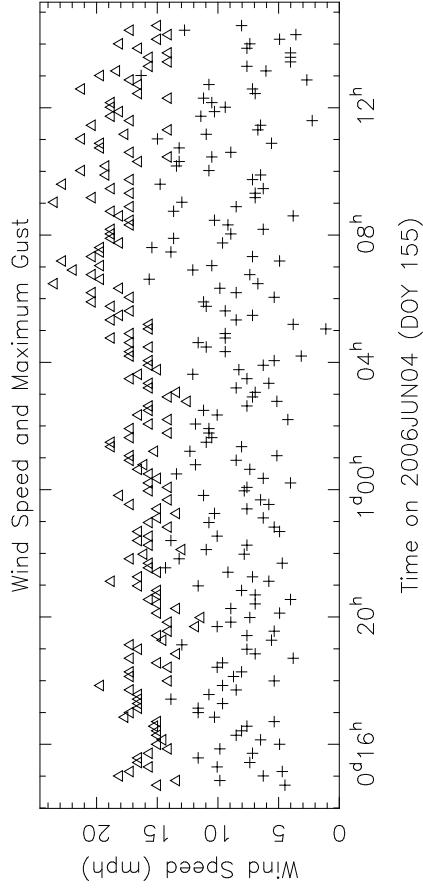

SC SYSTEM TEMPERATURES BP125A

System Temperature (K)

# SC MONITOR DATA BP125A

CABLE and PCAL DATA --- SC BP125A

2006JUN04