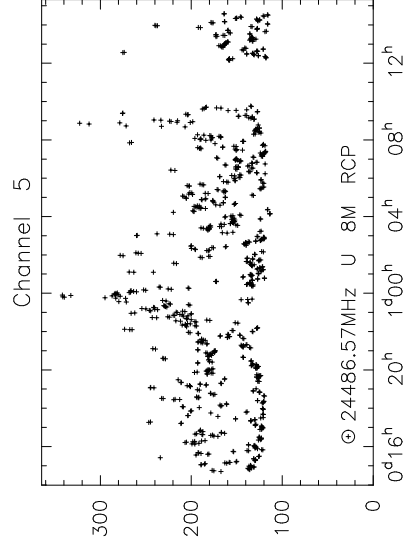

SC SYSTEM TEMPERATURES BP125A

System Temperature (K)

# SC MONITOR DATA BP125A

CABLE and PCAL DATA --- SC BP125A

2006JUN04