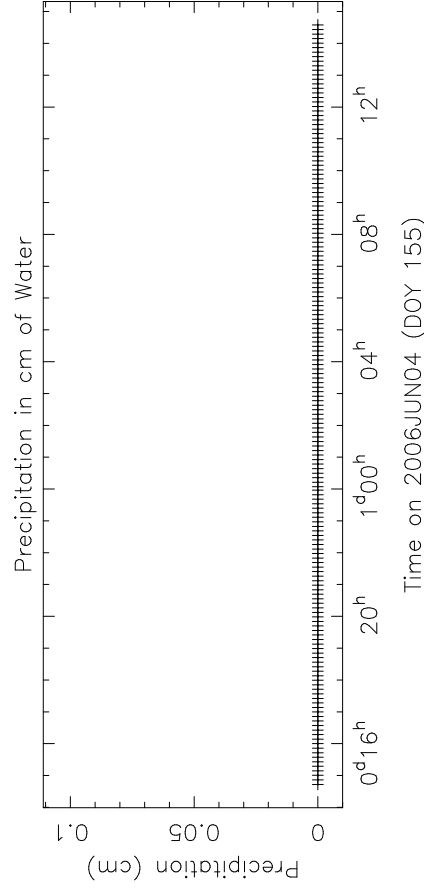

SC SYSTEM TEMPERATURES BP125A

System Temperature (K)

# SC MONITOR DATA BP125A

CABLE and PCAL DATA --- SC BP125A

2006JUN04