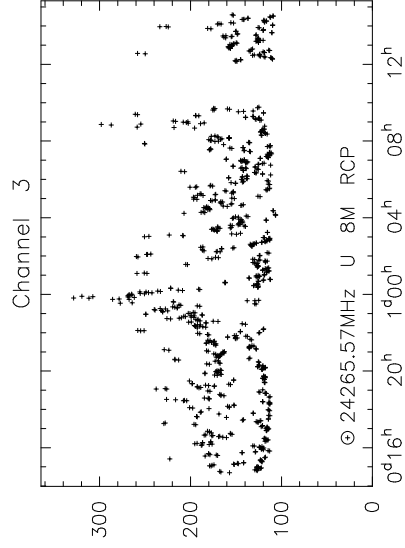

SC SYSTEM TEMPERATURES BP125A

System Temperature (K)

# SC MONITOR DATA BP125A

CABLE and PCAL DATA --- SC BP125A

2006JUN04