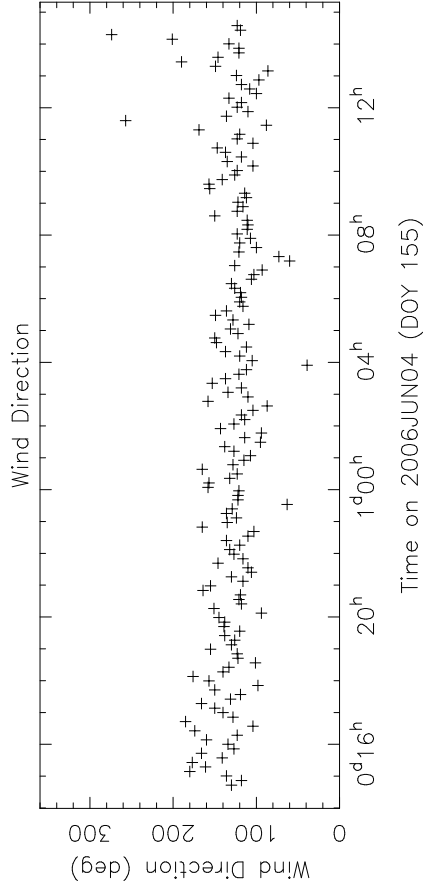

SC SYSTEM TEMPERATURES BP125A

System Temperature (K)

# SC MONITOR DATA BP125A

CABLE and PCAL DATA --- SC BP125A

2006JUN04