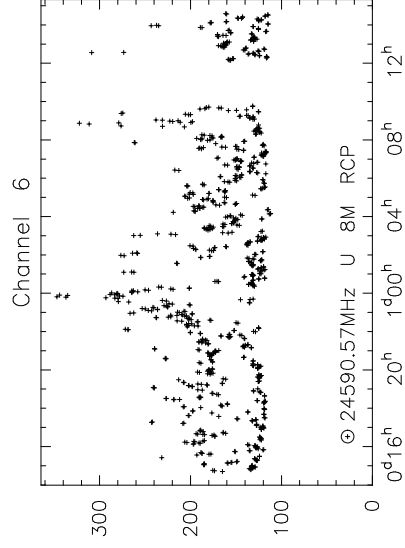

SC SYSTEM TEMPERATURES BP125A

System Temperature (K)

# SC MONITOR DATA BP125A

CABLE and PCAL DATA --- SC BP125A

2006JUN04