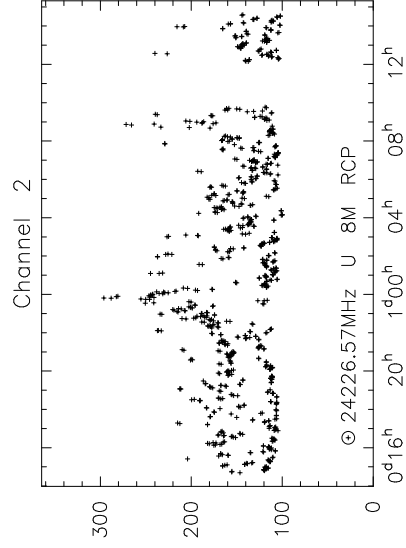

SC SYSTEM TEMPERATURES BP125A

System Temperature (K)

# SC MONITOR DATA BP125A

CABLE and PCAL DATA --- SC BP125A

2006JUN04