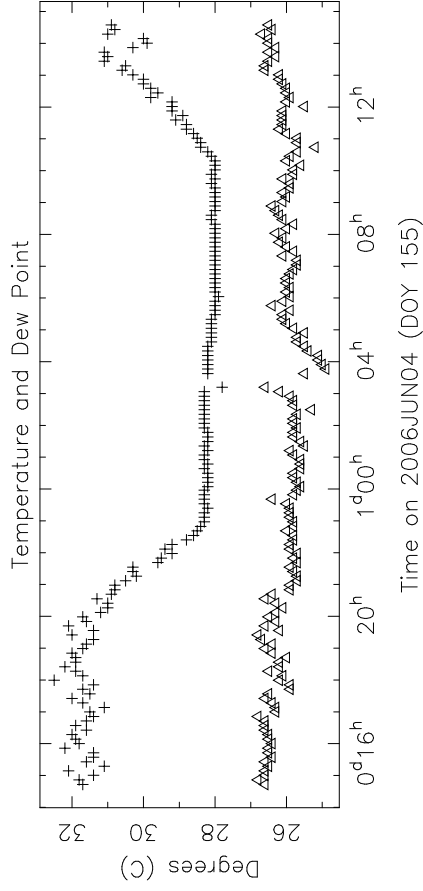

SC SYSTEM TEMPERATURES BP125A

System Temperature (K)

# SC MONITOR DATA BP125A

CABLE and PCAL DATA --- SC BP125A

2006JUN04