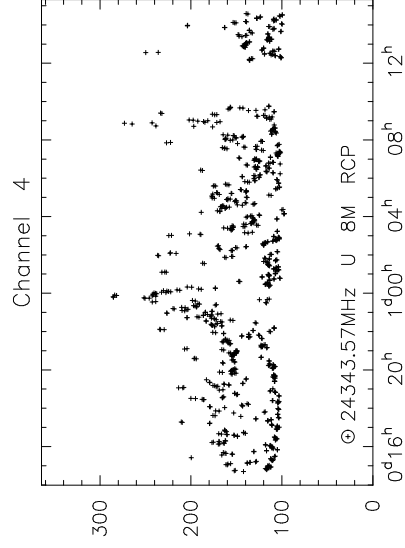

SC SYSTEM TEMPERATURES BP125A

System Temperature (K)

# SC MONITOR DATA BP125A

CABLE and PCAL DATA --- SC BP125A

2006JUN04