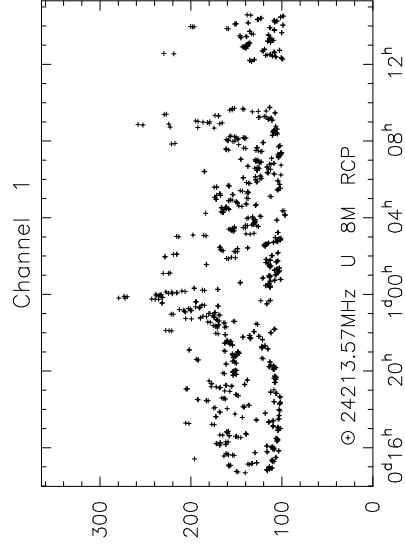

SC SYSTEM TEMPERATURES BP125A

System Temperature (K)

# SC MONITOR DATA BP125A

CABLE and PCAL DATA --- SC BP125A

2006JUN04